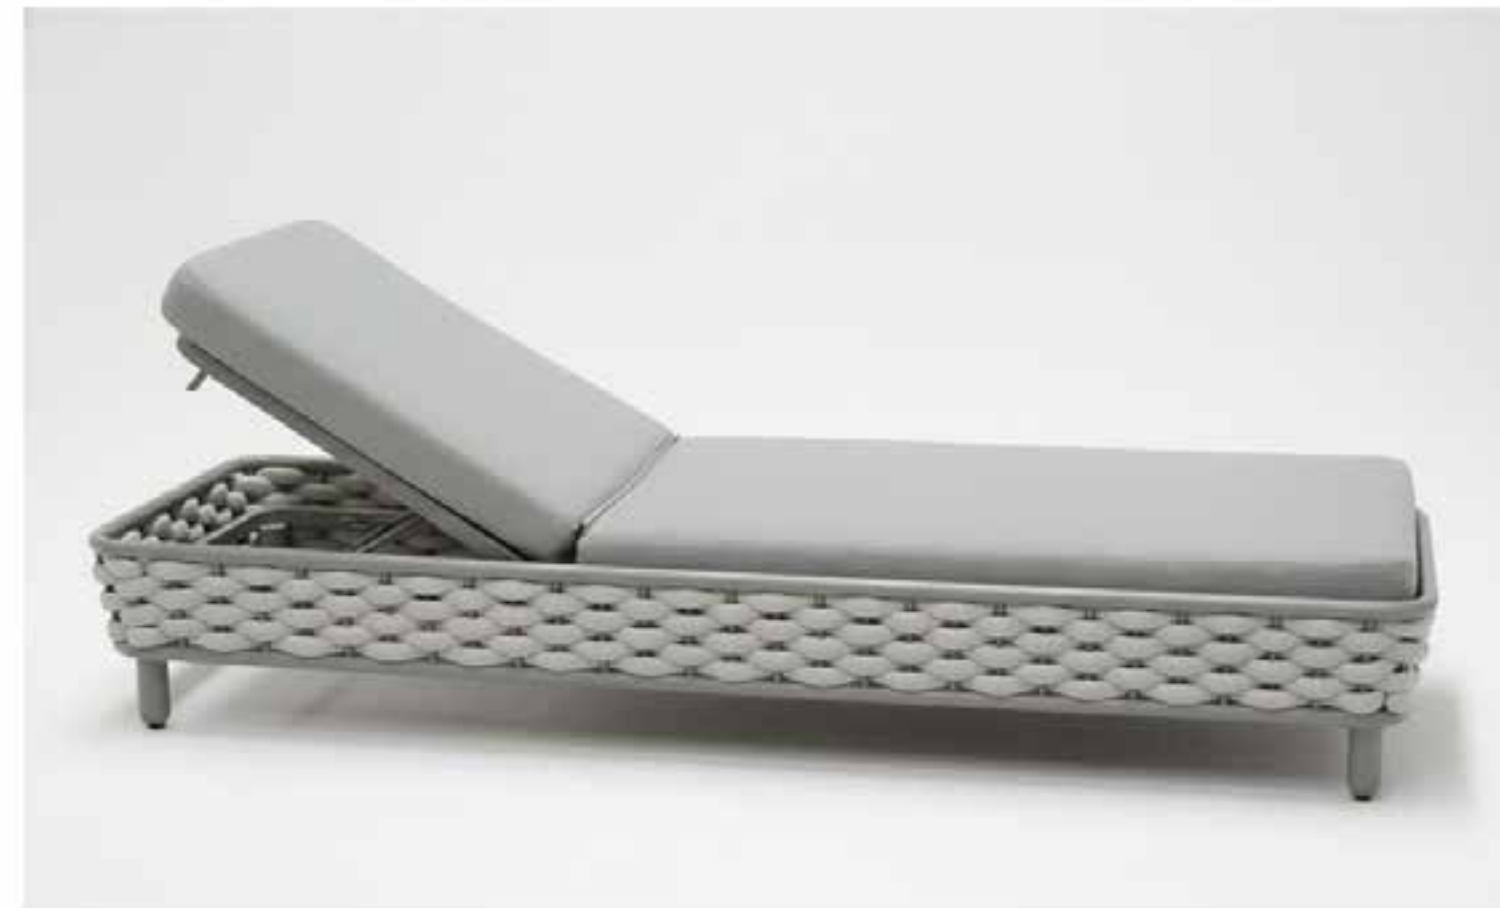

daybed

lounge bed

10892 Sunlounge Aluminio / cuerda /cojín 210x73x33 $ 32,000.00